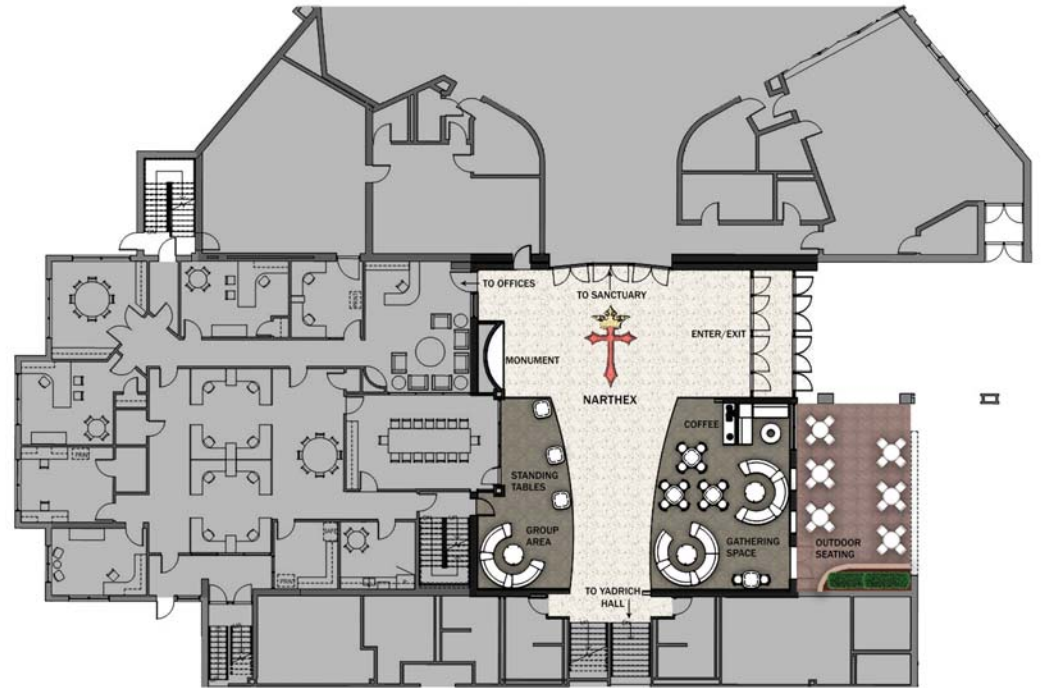

NARTHEX ENHANCEMENTS

⬆️ EXISTING PLAN

CHALLENGES:

- SMALL AND CROWDED
- SECULAR AND DISJOINTED
- LACK OF SPACE FOR SOCIALIZATION
- ELEVATOR ACCESS TO YADRICH HALL AND SCHOOL
- FLOORING

⬆️ NEW PLAN

IMPROVEMENTS:

- EXPANDED NARTHEX SPACE
- INFORMAL GATHERING SPACE
- CASUAL SEATING AREA
- EVENT REGISTRATION SPACE
- ENHANCED ACCESS TO YADRICH HALL
- NEW SENSE OF COMMUNITY
- OUTDOOR SEATING AREA
- ELEVATOR

NARTHEX ENHANCEMENTS

CONCEPTUAL DESIGN, SUBJECT TO CHANGE