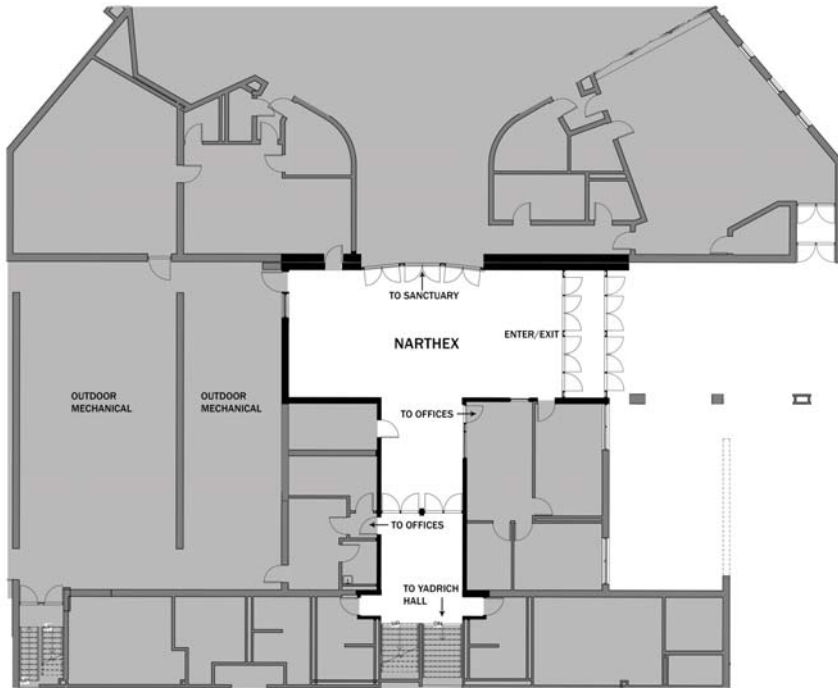

NARTHEX ENHANCEMENTS

⬆️ EXISTING PLAN

CHALLENGES:

- SMALL AND CROWDED
- SECULAR AND DISJOINTED
- LACK OF SPACE FOR SOCIALIZATION
- ELEVATOR ACCESS TO YADRICH HALL AND SCHOOL
- FLOORING

⬆️ NEW PLAN

IMPROVEMENTS:

- EXPANDED NARTHEX SPACE
- INFORMAL GATHERING SPACE
- CASUAL SEATING AREA
- EVENT REGISTRATION SPACE
- ENHANCED ACCESS TO YADRICH HALL
- NEW SENSE OF COMMUNITY
- OUTDOOR SEATING AREA
- ELEVATOR

NARTHEX ENHANCEMENTS

CONCEPTUAL DESIGN, SUBJECT TO CHANGE