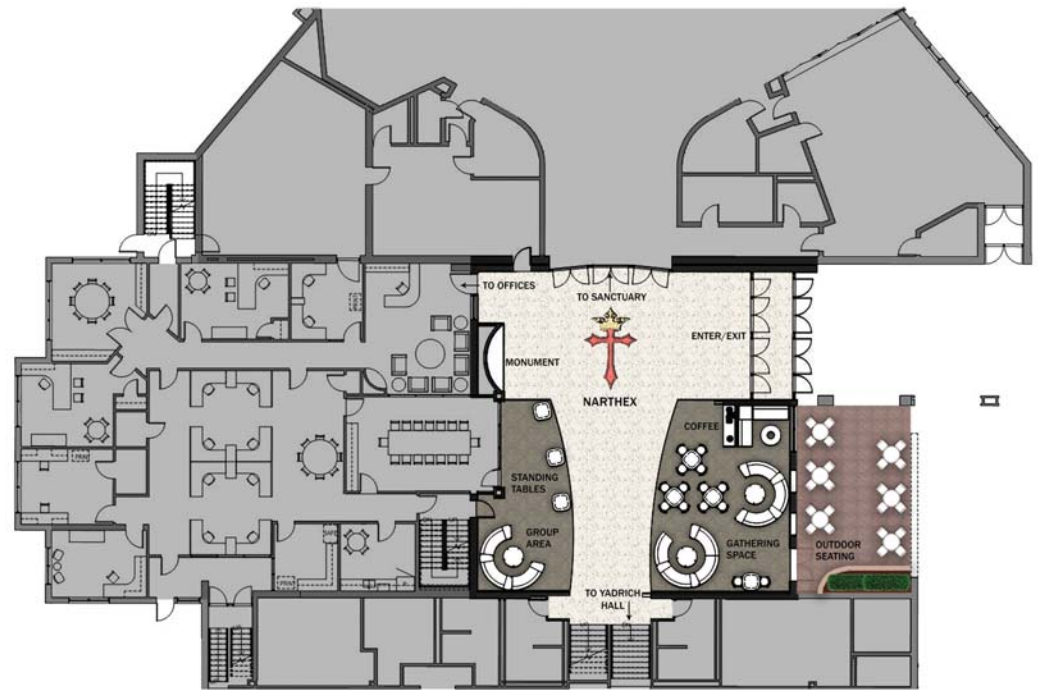

NARTHEX ENHANCEMENTS

EXISTING PLAN

CHALLENGES:

- SMALL AND CROWDED
- SECULAR AND DISJOINTED
- LACK OF SPACE FOR SOCIALIZATION
- ELEVATOR ACCESS TO YADRICH HALL AND SCHOOL
- FLOORING

NEW PLAN

IMPROVEMENTS:

- EXPANDED NARTHEX SPACE
- INFORMAL GATHERING SPACE
- CASUAL SEATING AREA
- EVENT REGISTRATION SPACE
- ENHANCED ACCESS TO YADRICH HALL
- NEW SENSE OF COMMUNITY
- OUTDOOR SEATING AREA
- ELEVATOR

NARTHEX ENHANCEMENTS

CONCEPTUAL DESIGN, SUBJECT TO CHANGE